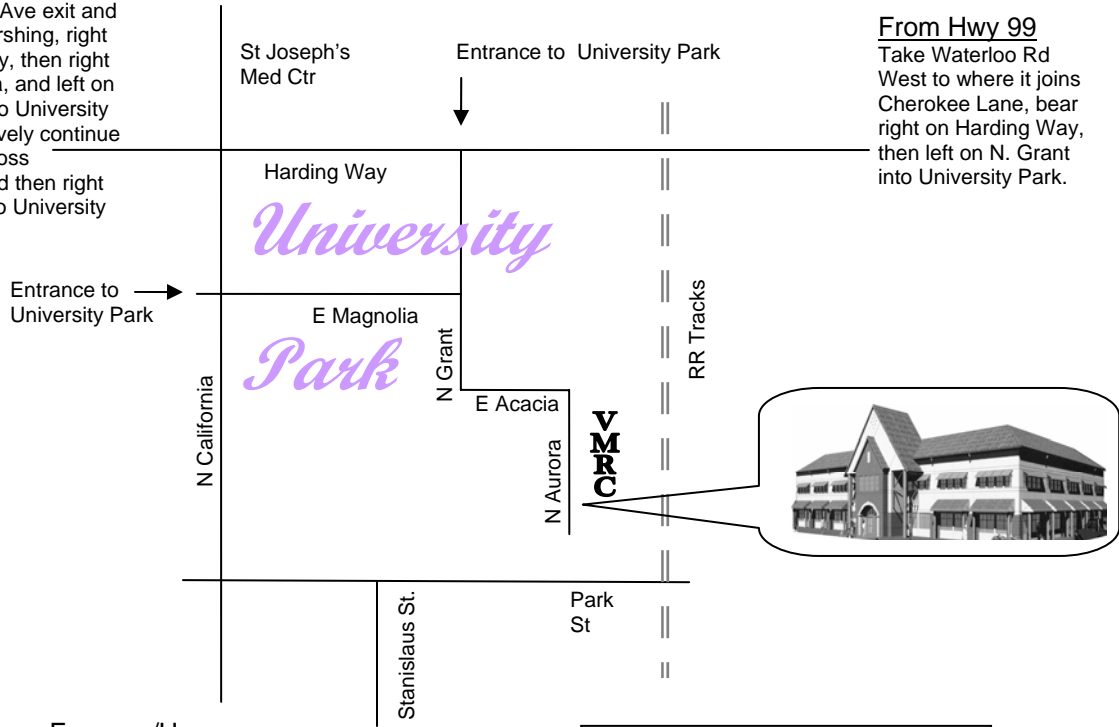

Map to Valley Mountain Regional Center Stockton Office

From I-5

Take Pershing Ave exit and go north on Pershing, right on Harding Way, then right on N. California, and left on E. Magnolia into University Park. Alternatively continue on Harding across N. California and then right on N. Grant into University Park.

From Hwy 99

Take Waterloo Rd West to where it joins Cherokee Lane, bear right on Harding Way, then left on N. Grant into University Park.

From Cross Town Freeway/Hwy 4

Take the Stanislaus Street exit, go north on Stanislaus several blocks to Park Street and turn left. Go two blocks and turn right on California St, then right on E. Magnolia into University Park.

Please adhere to the 15 m.p.h. speed limit in University Park